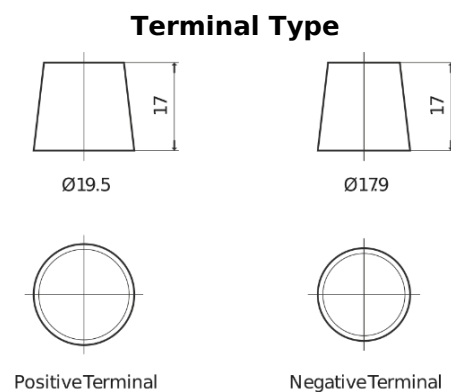

Product overview

Batteries for Trucks, Buses, Construction, Agriculture

StartPRO EG1206

Part number	EG1206
Technology	Flooded
EAN/GTIN	3661024037013
Voltage	12 V
Capacity	120.0 Ah
CCA	680 A
Length	510 mm
Width	175 mm
Height	225 mm
Box size	D08
Polarity	ETN 4
Terminal Type	EN taper post
Hold Down	B3
Weights (subject of variation)	31.80 kg