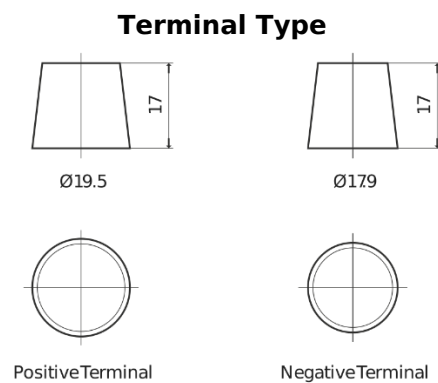

Product overview

Batteries for Trucks, Buses, Construction, Agriculture

StartPRO EG1203

Part number	EG1203
Technology	Flooded
EAN/GTIN	3661024036993
Voltage	12 V
Capacity	120.0 Ah
CCA	680 A
Length	513 mm
Width	189 mm
Height	223 mm
Box size	D04
Polarity	ETN 3
Terminal Type	EN taper post
Hold Down	B0
Weights (subject of variation)	32.50 kg