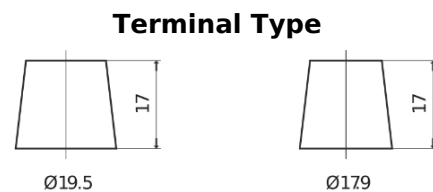

Product overview

Batteries for Trucks, Buses, Construction, Agriculture

StartPRO EG1203

| | |
|--------------------------------|---------------|
| Part number | EG1203 |
| Technology | Flooded |
| EAN/GTIN | 3661024036993 |
| Voltage | 12 V |
| Capacity | 120.0 Ah |
| CCA | 680 A |
| Length | 513 mm |
| Width | 189 mm |
| Height | 223 mm |
| Box size | D04 |
| Polarity | ETN 3 |
| Terminal Type | EN taper post |
| Hold Down | B0 |
| Weights (subject of variation) | 32.50 kg |