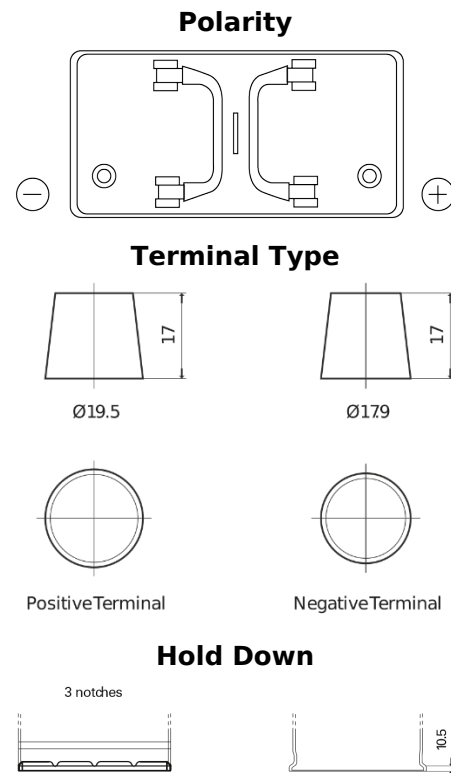

**Product overview**

Batteries for Trucks, Buses, Construction, Agriculture

**StartPRO EG1102**

Part number	EG1102
Technology	Flooded
EAN/GTIN	3661024035392
Voltage	12 V
Capacity	110.0 Ah
CCA	750 A
Length	349 mm
Width	175 mm
Height	235 mm
Box size	D02
Polarity	ETN 0
Terminal Type	EN taper post
Hold Down	B1
Weights (subject of variation)	25.40 kg