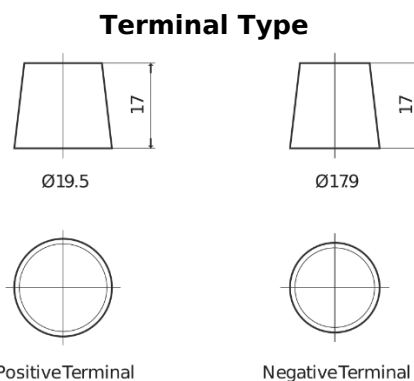

Product overview

Batteries for Trucks, Buses, Construction, Agriculture

Endurance+PRO Gel ED2103T

Part number	ED2103T
Technology	GEL
EAN/GTIN	3661024037624
Voltage	12 V
Capacity	210 Ah
CCA	800 A
Length	518 mm
Width	274 mm
Height	240 mm
Box size	D06
Polarity	ETN 3
Terminal Type	EN taper post
Hold Down	B0
Weights (subject of variation)	66.00 kg