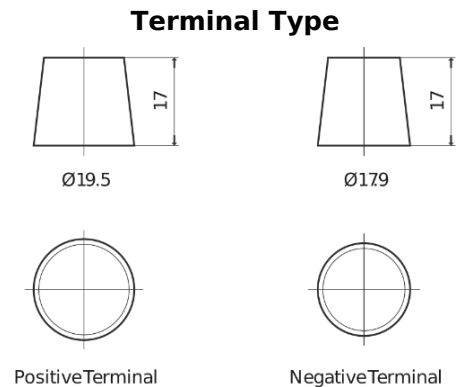

Product overview

Batteries for Trucks, Buses, Construction, Agriculture

StartPRO EG1101

| | |
|--------------------------------|---------------|
| Part number | EG1101 |
| Technology | Flooded |
| EAN/GTIN | 3661024035385 |
| Voltage | 12 V |
| Capacity | 110.0 Ah |
| CCA | 750 A |
| Length | 349 mm |
| Width | 175 mm |
| Height | 235 mm |
| Box size | D02 |
| Polarity | ETN 1 |
| Terminal Type | EN taper post |
| Hold Down | B0 |
| Weights (subject of variation) | 25.40 kg |