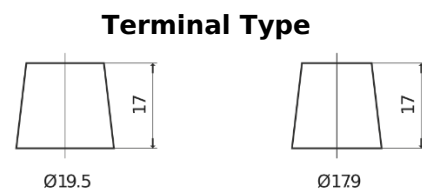

Product overview

Batteries for Trucks, Buses, Construction, Agriculture

PowerPRO EF2353

Part number	EF2353
Technology	Flooded
EAN/GTIN	3661024035323
Voltage	12 V
Capacity	235.0 Ah
CCA	1300 A
Length	518 mm
Width	274 mm
Height	240 mm
Box size	D06
Polarity	ETN 3
Terminal Type	EN taper post
Hold Down	B0
Weights (subject of variation)	56.30 kg