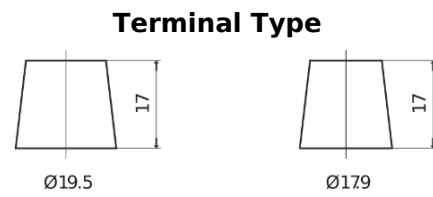

Product overview

Batteries for Trucks, Buses, Construction, Agriculture

PowerPRO EF2353

Part number	EF2353
Technology	Flooded
EAN/GTIN	3661024035323
Voltage	12 V
Capacity	235.0 Ah
CCA	1300 A
Length	518 mm
Width	274 mm
Height	240 mm
Box size	D06
Polarity	ETN 3
Terminal Type	EN taper post
Hold Down	B0
Weights (subject of variation)	56.30 kg