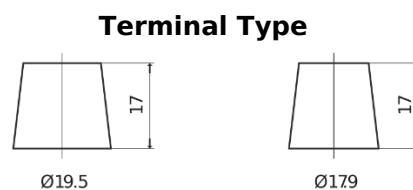

Product overview

Batteries for Trucks, Buses, Construction, Agriculture

PowerPRO EF1853

Part number	EF1853
Technology	Flooded
EAN/GTIN	3661024035316
Voltage	12 V
Capacity	185.0 Ah
CCA	1150 A
Length	513 mm
Width	223 mm
Height	223 mm
Box size	D05
Polarity	ETN 3
Terminal Type	EN taper post
Hold Down	B0
Weights (subject of variation)	43.90 kg