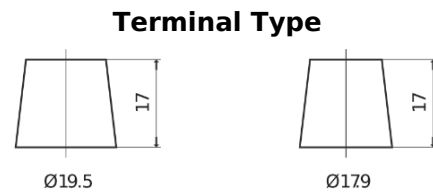

**Product overview**

Batteries for Trucks, Buses, Construction, Agriculture

**PowerPRO EF1453**

Part number	EF1453
Technology	Flooded
EAN/GTIN	3661024035309
Voltage	12 V
Capacity	145.0 Ah
CCA	900 A
Length	513 mm
Width	189 mm
Height	223 mm
Box size	D04
Polarity	ETN 3
Terminal Type	EN taper post
Hold Down	B0
Weights (subject of variation)	35.90 kg