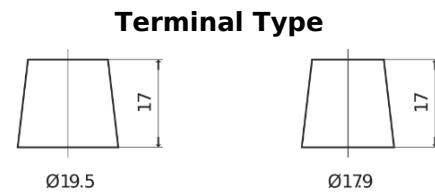

**Product overview**

Batteries for Trucks, Buses, Construction, Agriculture

**PowerPRO EF1453**

Part number	EF1453
Technology	Flooded
EAN/GTIN	3661024035309
Voltage	12 V
Capacity	145.0 Ah
CCA	900 A
Length	513 mm
Width	189 mm
Height	223 mm
Box size	D04
Polarity	ETN 3
Terminal Type	EN taper post
Hold Down	B0
Weights (subject of variation)	35.90 kg