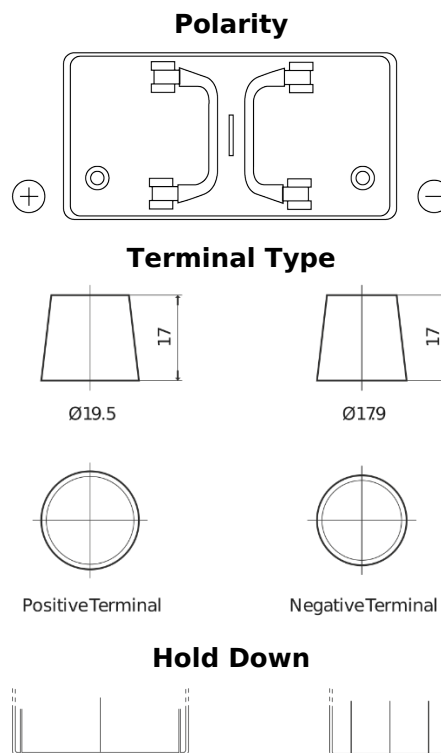

**Product overview**

Batteries for Trucks, Buses, Construction, Agriculture

**PowerPRO EF1251**

Part number	EF1251
Technology	Flooded
EAN/GTIN	3661024037952
Voltage	12 V
Capacity	125.0 Ah
CCA	850 A
Length	349 mm
Width	175 mm
Height	285 mm
Box size	D03
Polarity	ETN 1
Terminal Type	EN taper post
Hold Down	B0
Weights (subject of variation)	31.00 kg