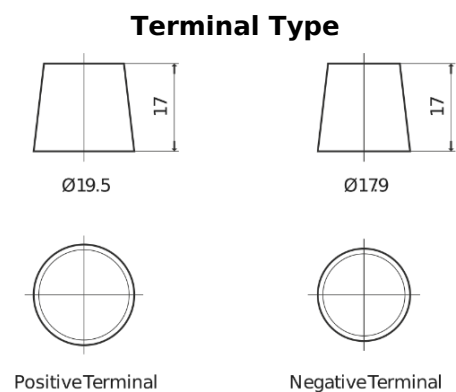

Product overview

Batteries for Trucks, Buses, Construction, Agriculture

PowerPRO EF1251

| | |
|--------------------------------|---------------|
| Part number | EF1251 |
| Technology | Flooded |
| EAN/GTIN | 3661024037952 |
| Voltage | 12 V |
| Capacity | 125.0 Ah |
| CCA | 850 A |
| Length | 349 mm |
| Width | 175 mm |
| Height | 285 mm |
| Box size | D03 |
| Polarity | ETN 1 |
| Terminal Type | EN taper post |
| Hold Down | B0 |
| Weights (subject of variation) | 31.00 kg |