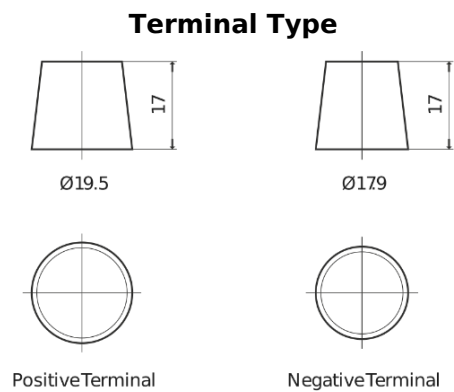

**Product overview**

Batteries for Trucks, Buses, Construction, Agriculture

**PowerPRO EF1251**

Part number	EF1251
Technology	Flooded
EAN/GTIN	3661024037952
Voltage	12 V
Capacity	125.0 Ah
CCA	850 A
Length	349 mm
Width	175 mm
Height	285 mm
Box size	D03
Polarity	ETN 1
Terminal Type	EN taper post
Hold Down	B0
Weights (subject of variation)	31.00 kg