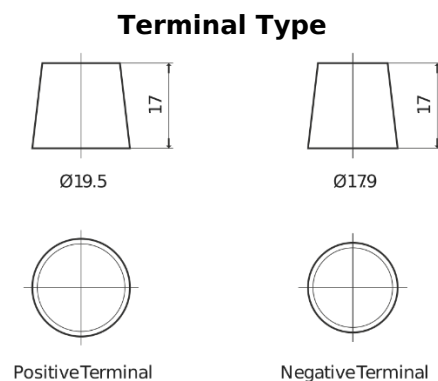

Product overview

Batteries for Trucks, Buses, Construction, Agriculture

PowerPRO Agri&Construction EJ1723

Part number	EJ1723
Technology	Flooded
EAN/GTIN	3661024036917
Voltage	12 V
Capacity	172 Ah
CCA	1390 A
Length	513 mm
Width	223 mm
Height	223 mm
Box size	D05
Polarity	ETN 3
Terminal Type	EN taper post
Hold Down	B0
Weights (subject of variation)	48.80 kg