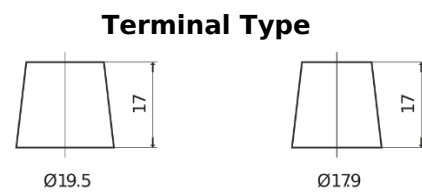

Product overview

Batteries for Trucks, Buses, Construction, Agriculture

PowerPRO EF1250

Part number	EF1250
Technology	Flooded
EAN/GTIN	3661024037945
Voltage	12 V
Capacity	125.0 Ah
CCA	850 A
Length	349 mm
Width	175 mm
Height	285 mm
Box size	D03
Polarity	ETN 0
Terminal Type	EN taper post
Hold Down	B0
Weights (subject of variation)	31.00 kg