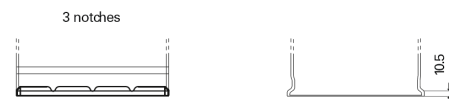

**Product overview**

Batteries for Trucks, Buses, Construction, Agriculture

**PowerPRO EF1202**

Part number	EF1202
Technology	Flooded
EAN/GTIN	3661024035279
Voltage	12 V
Capacity	120.0 Ah
CCA	870 A
Length	349 mm
Width	175 mm
Height	235 mm
Box size	D02
Polarity	ETN 0
Terminal Type	EN taper post
Hold Down	B1
Weights (subject of variation)	27.50 kg

**Polarity**

**Terminal Type**

Positive Terminal

Negative Terminal

**Hold Down**

Design, features and specifications are subject to change without notice. We disclaim any representation or warranty, express or implied, concerning the data or recommendations, and in no event shall be liable for any loss or damage claimed to have arisen as a result. Some products may not be available in your local market.