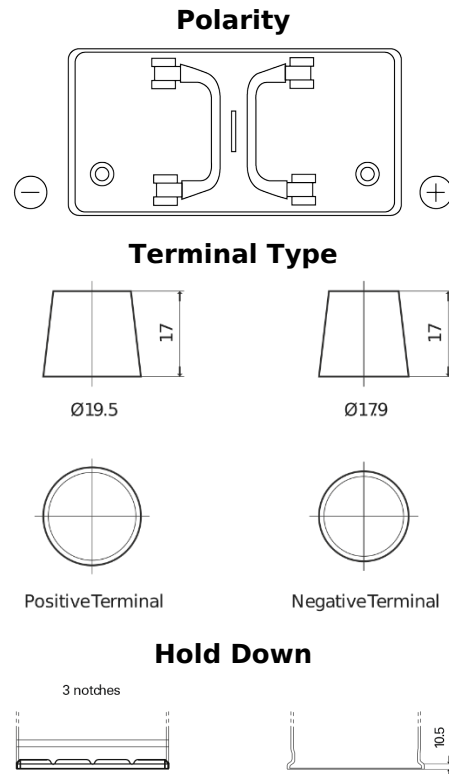

Product overview

Batteries for Trucks, Buses, Construction, Agriculture

PowerPRO EF1202

Part number	EF1202
Technology	Flooded
EAN/GTIN	3661024035279
Voltage	12 V
Capacity	120.0 Ah
CCA	870 A
Length	349 mm
Width	175 mm
Height	235 mm
Box size	D02
Polarity	ETN 0
Terminal Type	EN taper post
Hold Down	B1
Weights (subject of variation)	27.50 kg