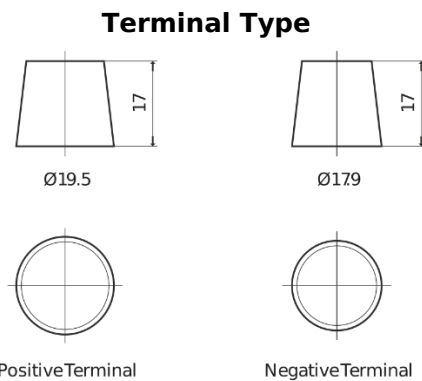

**Product overview**

Batteries for Trucks, Buses, Construction, Agriculture

**StrongPRO EFB+ EE2353**

Part number	EE2353
Technology	EFB
EAN/GTIN	3661024036870
Voltage	12 V
Capacity	235.0 Ah
CCA	1200 A
Length	518 mm
Width	274 mm
Height	240 mm
Box size	D06
Polarity	ETN 3
Terminal Type	EN taper post
Hold Down	B0
Weights (subject of variation)	58.20 kg