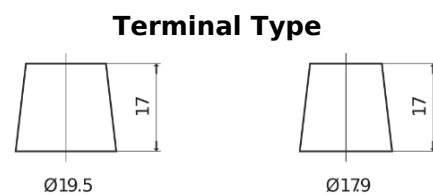

Product overview

Batteries for Trucks, Buses, Construction, Agriculture

StrongPRO EFB+ EE2353

Part number	EE2353
Technology	EFB
EAN/GTIN	3661024036870
Voltage	12 V
Capacity	235.0 Ah
CCA	1200 A
Length	518 mm
Width	274 mm
Height	240 mm
Box size	D06
Polarity	ETN 3
Terminal Type	EN taper post
Hold Down	B0
Weights (subject of variation)	58.20 kg