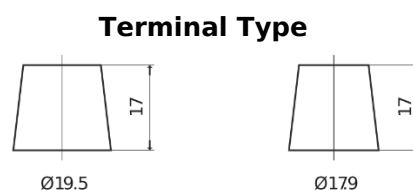

Product overview

Batteries for Trucks, Buses, Construction, Agriculture

PowerPRO EF1853

Part number	EF1853
Technology	Flooded
EAN/GTIN	3661024035316
Voltage	12 V
Capacity	185 Ah
CCA	1150 A
Length	513 mm
Width	223 mm
Height	223 mm
Box size	D05
Polarity	ETN 3
Terminal Type	EN taper post
Hold Down	B0
Weights (subject of variation)	43.90 kg