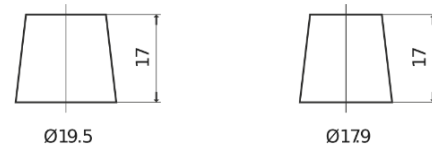

Terminal Type