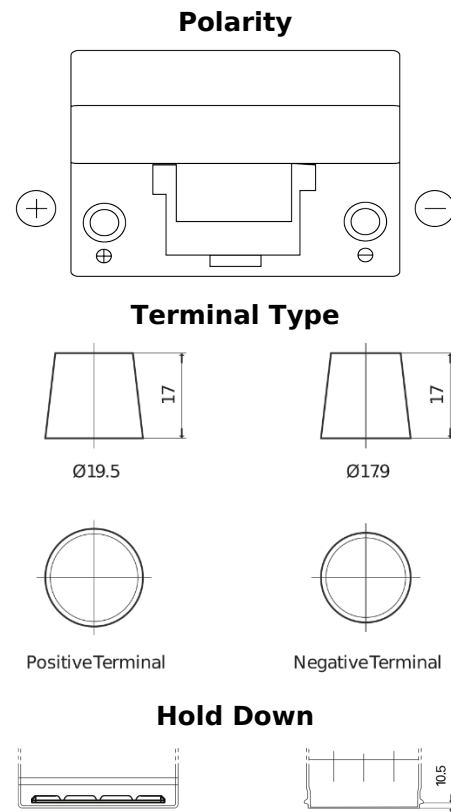

Product overview

Batteries for Cars

Classic EC905

Part number	EC905
Technology	Flooded
EAN/GTIN	3661024034760
Voltage	12 V
Capacity	90.0 Ah
CCA	680 A
Length	306 mm
Width	173 mm
Height	222 mm
Box size	D31
Polarity	ETN 1
Terminal Type	EN taper post
Hold Down	Korean B1
Weights (subject of variation)	19.90 kg