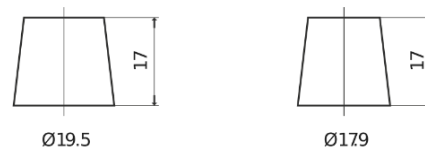

**Product overview**

Batteries for Cars

**Classic EC900**

Part number	EC900
Technology	Flooded
EAN/GTIN	3661024034838
Voltage	12 V
Capacity	90.0 Ah
CCA	720 A
Length	353 mm
Width	175 mm
Height	190 mm
Box size	L05
Polarity	ETN 0
Terminal Type	EN taper post
Hold Down	B13
Weights (subject of variation)	20.50 kg

**Polarity**

**Terminal Type**

Positive Terminal

Negative Terminal

**Hold Down**

Design, features and specifications are subject to change without notice. We disclaim any representation or warranty, express or implied, concerning the data or recommendations, and in no event shall be liable for any loss or damage claimed to have arisen as a result. Some products may not be available in your local market.