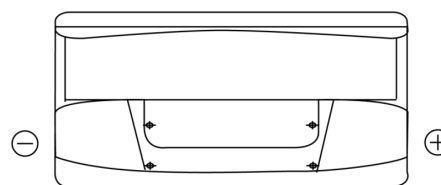

**Product overview**

Batteries for Cars

**Classic EC900**

Part number	EC900
Technology	Flooded
EAN/GTIN	3661024034838
Voltage	12 V
Capacity	90.0 Ah
CCA	720 A
Length	353 mm
Width	175 mm
Height	190 mm
Box size	L05
Polarity	ETN 0
Terminal Type	EN taper post
Hold Down	B13
Weights (subject of variation)	20.50 kg

**Polarity**

**Terminal Type**

Positive Terminal

Negative Terminal

**Hold Down**

Design, features and specifications are subject to change without notice. We disclaim any representation or warranty, express or implied, concerning the data or recommendations, and in no event shall be liable for any loss or damage claimed to have arisen as a result. Some products may not be available in your local market.