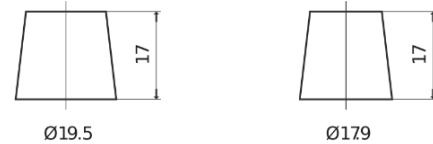

**Product overview**

Batteries for Cars

**Classic EC700**

Part number	EC700
Technology	Flooded
EAN/GTIN	3661024034821
Voltage	12 V
Capacity	70.0 Ah
CCA	640 A
Length	278 mm
Width	175 mm
Height	190 mm
Box size	L03
Polarity	ETN 0
Terminal Type	EN taper post
Hold Down	B13
Weights (subject of variation)	16.00 kg

**Polarity**

**Terminal Type**

Positive Terminal

Negative Terminal

**Hold Down**

Design, features and specifications are subject to change without notice. We disclaim any representation or warranty, express or implied, concerning the data or recommendations, and in no event shall be liable for any loss or damage claimed to have arisen as a result. Some products may not be available in your local market.