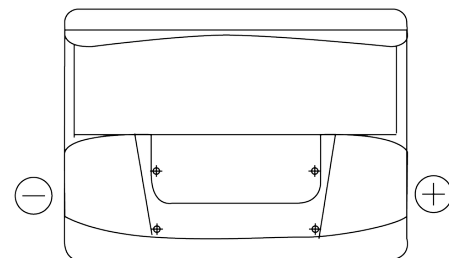

**Product overview**

Batteries for Cars

**Classic EC550**

Part number	EC550
Technology	Flooded
EAN/GTIN	3661024034807
Voltage	12 V
Capacity	55.0 Ah
CCA	460 A
Length	242 mm
Width	175 mm
Height	190 mm
Box size	L02
Polarity	ETN 0
Terminal Type	EN taper post
Hold Down	B13
Weights (subject of variation)	13.50 kg

**Polarity**

**Terminal Type**

Positive Terminal

Negative Terminal

**Hold Down**

Design, features and specifications are subject to change without notice. We disclaim any representation or warranty, express or implied, concerning the data or recommendations, and in no event shall be liable for any loss or damage claimed to have arisen as a result. Some products may not be available in your local market.