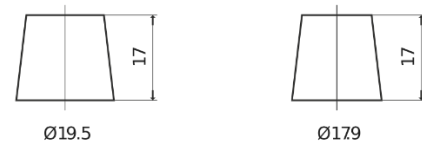

**Product overview**

Batteries for Cars

**Classic EC550**

Part number	EC550
Technology	Flooded
EAN/GTIN	3661024034807
Voltage	12 V
Capacity	55.0 Ah
CCA	460 A
Length	242 mm
Width	175 mm
Height	190 mm
Box size	L02
Polarity	ETN 0
Terminal Type	EN taper post
Hold Down	B13
Weights (subject of variation)	13.50 kg

**Polarity**

**Terminal Type**

Positive Terminal

Negative Terminal

**Hold Down**

Design, features and specifications are subject to change without notice. We disclaim any representation or warranty, express or implied, concerning the data or recommendations, and in no event shall be liable for any loss or damage claimed to have arisen as a result. Some products may not be available in your local market.