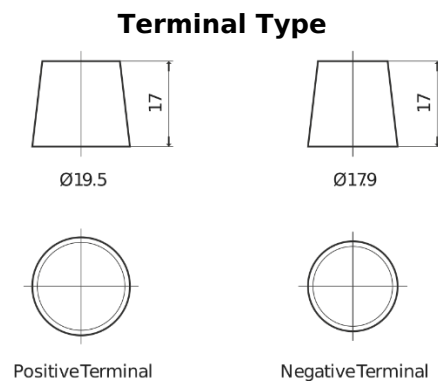

Product overview

Batteries for Marine and Leisure

Dual ER850

Part number	ER850
Technology	Flooded
EAN/GTIN	3661024037440
Voltage	12 V
Capacity	180 Ah
CCA	1000 A
Watt hour	850 Wh
Length	513 mm
Width	223 mm
Height	223 mm
Box size	D05
Polarity	ETN 3
Terminal Type	EN taper post
Hold Down	B0
Weights (subject of variation)	46.10 kg