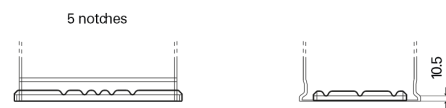

Product overview

Batteries for Cars

Excell EB950

Part number	EB950
Technology	Flooded
EAN/GTIN	3661024034586
Voltage	12 V
Capacity	95.0 Ah
CCA	800 A
Length	353 mm
Width	175 mm
Height	190 mm
Box size	L05
Polarity	ETN 0
Terminal Type	EN taper post
Hold Down	B13
Weights (subject of variation)	21.60 kg

Polarity

Terminal Type

Positive Terminal

Negative Terminal

Hold Down

Design, features and specifications are subject to change without notice. We disclaim any representation or warranty, express or implied, concerning the data or recommendations, and in no event shall be liable for any loss or damage claimed to have arisen as a result. Some products may not be available in your local market.