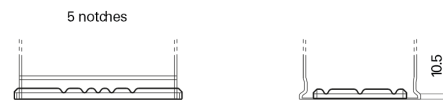

Product overview

Batteries for Cars

Excell EB950

Part number	EB950
Technology	Flooded
EAN/GTIN	3661024034586
Voltage	12 V
Capacity	95.0 Ah
CCA	800 A
Length	353 mm
Width	175 mm
Height	190 mm
Box size	L05
Polarity	ETN 0
Terminal Type	EN taper post
Hold Down	B13
Weights (subject of variation)	21.60 kg

Polarity

Terminal Type

Hold Down

Design, features and specifications are subject to change without notice. We disclaim any representation or warranty, express or implied, concerning the data or recommendations, and in no event shall be liable for any loss or damage claimed to have arisen as a result. Some products may not be available in your local market.