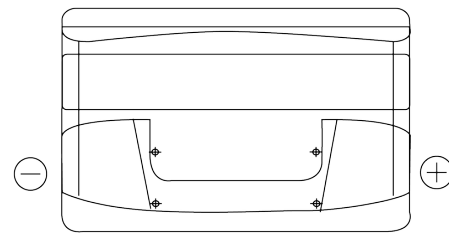

Product overview

Batteries for Cars

Excell EB950

| | |
|--------------------------------|---------------|
| Part number | EB950 |
| Technology | Flooded |
| EAN/GTIN | 3661024034586 |
| Voltage | 12 V |
| Capacity | 95.0 Ah |
| CCA | 800 A |
| Length | 353 mm |
| Width | 175 mm |
| Height | 190 mm |
| Box size | L05 |
| Polarity | ETN 0 |
| Terminal Type | EN taper post |
| Hold Down | B13 |
| Weights (subject of variation) | 21.60 kg |

Polarity

Terminal Type

Positive Terminal

Negative Terminal

Hold Down

Design, features and specifications are subject to change without notice. We disclaim any representation or warranty, express or implied, concerning the data or recommendations, and in no event shall be liable for any loss or damage claimed to have arisen as a result. Some products may not be available in your local market.