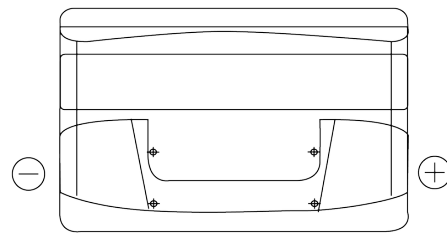

Product overview

Batteries for Cars

Excell EB852

| | |
|--------------------------------|---------------|
| Part number | EB852 |
| Technology | Flooded |
| EAN/GTIN | 3661024034661 |
| Voltage | 12 V |
| Capacity | 85.0 Ah |
| CCA | 760 A |
| Length | 353 mm |
| Width | 175 mm |
| Height | 175 mm |
| Box size | LB5 |
| Polarity | ETN 0 |
| Terminal Type | EN taper post |
| Hold Down | B13 |
| Weights (subject of variation) | 19.40 kg |

Polarity

Terminal Type

Positive Terminal

Negative Terminal

Hold Down

Design, features and specifications are subject to change without notice. We disclaim any representation or warranty, express or implied, concerning the data or recommendations, and in no event shall be liable for any loss or damage claimed to have arisen as a result. Some products may not be available in your local market.