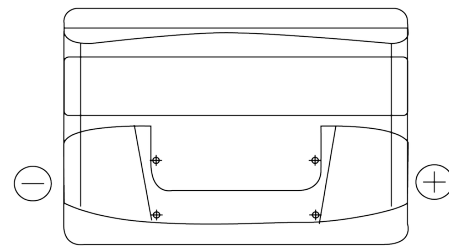

**Product overview**

Batteries for Cars

**Excell EB802**

Part number	EB802
Technology	Flooded
EAN/GTIN	3661024034654
Voltage	12 V
Capacity	80.0 Ah
CCA	700 A
Length	315 mm
Width	175 mm
Height	175 mm
Box size	LB4
Polarity	ETN 0
Terminal Type	EN taper post
Hold Down	B13
Weights (subject of variation)	17.80 kg

**Polarity**

**Terminal Type**

Positive Terminal

Negative Terminal

**Hold Down**

Design, features and specifications are subject to change without notice. We disclaim any representation or warranty, express or implied, concerning the data or recommendations, and in no event shall be liable for any loss or damage claimed to have arisen as a result. Some products may not be available in your local market.