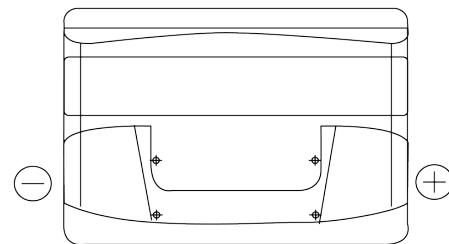

**Product overview**

Batteries for Cars

**Excell EB800**

Part number	EB800
Technology	Flooded
EAN/GTIN	3661024036443
Voltage	12 V
Capacity	80.0 Ah
CCA	640 A
Length	315 mm
Width	175 mm
Height	190 mm
Box size	L04
Polarity	ETN 0
Terminal Type	EN taper post
Hold Down	B13
Weights (subject of variation)	19.00 kg

**Polarity**

**Terminal Type**

Positive Terminal

Negative Terminal

**Hold Down**

Design, features and specifications are subject to change without notice. We disclaim any representation or warranty, express or implied, concerning the data or recommendations, and in no event shall be liable for any loss or damage claimed to have arisen as a result. Some products may not be available in your local market.