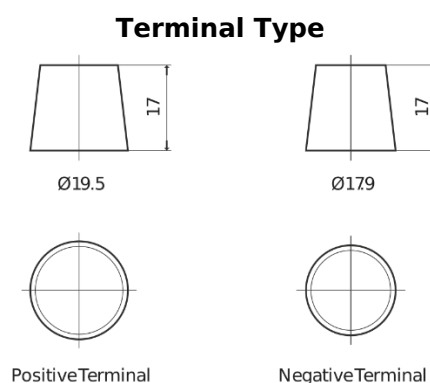

**Product overview**

Batteries for Trucks, Buses, Construction, Agriculture

**StartPRO EG1803**

Part number	EG1803
Technology	Flooded
EAN/GTIN	3661024035446
Voltage	12 V
Capacity	180 Ah
CCA	1000 A
Length	513 mm
Width	223 mm
Height	223 mm
Box size	D05
Polarity	ETN 3
Terminal Type	EN taper post
Hold Down	B0
Weights (subject of variation)	42.80 kg