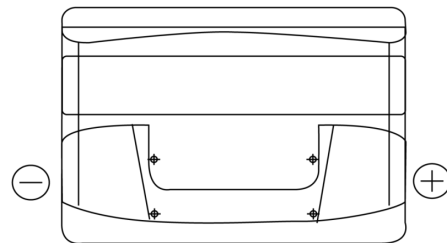

Product overview

Batteries for Cars

Excell EB712

Part number	EB712
Technology	Flooded
EAN/GTIN	3661024034647
Voltage	12 V
Capacity	71.0 Ah
CCA	670 A
Length	278 mm
Width	175 mm
Height	175 mm
Box size	LB3
Polarity	ETN 0
Terminal Type	EN taper post
Hold Down	B13
Weights (subject of variation)	15.30 kg

Polarity

Terminal Type

Positive Terminal

Negative Terminal

Hold Down

Design, features and specifications are subject to change without notice. We disclaim any representation or warranty, express or implied, concerning the data or recommendations, and in no event shall be liable for any loss or damage claimed to have arisen as a result. Some products may not be available in your local market.