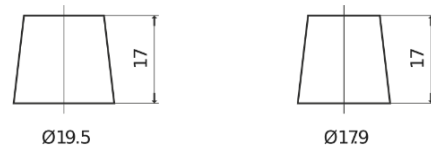

Product overview

Batteries for Cars

Excell EB712

Part number	EB712
Technology	Flooded
EAN/GTIN	3661024034647
Voltage	12 V
Capacity	71.0 Ah
CCA	670 A
Length	278 mm
Width	175 mm
Height	175 mm
Box size	LB3
Polarity	ETN 0
Terminal Type	EN taper post
Hold Down	B13
Weights (subject of variation)	15.30 kg

Polarity

Terminal Type

Positive Terminal

Negative Terminal

Hold Down

Design, features and specifications are subject to change without notice. We disclaim any representation or warranty, express or implied, concerning the data or recommendations, and in no event shall be liable for any loss or damage claimed to have arisen as a result. Some products may not be available in your local market.