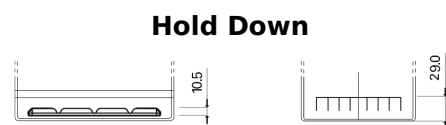

**Product overview**

Batteries for Cars

**Excell EB705**

Part number	EB705
Technology	Flooded
EAN/GTIN	3661024034449
Voltage	12 V
Capacity	70.0 Ah
CCA	540 A
Length	270 mm
Width	173 mm
Height	222 mm
Box size	D26
Polarity	ETN 1
Terminal Type	EN taper post
Hold Down	Korean B1+B6
Weights (subject of variation)	16.10 kg