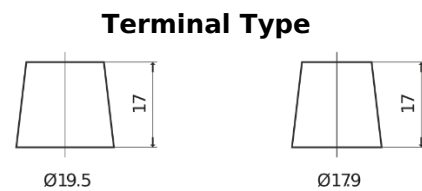

**Product overview**

Batteries for Cars

**Excell EB705**

Part number	EB705
Technology	Flooded
EAN/GTIN	3661024034449
Voltage	12 V
Capacity	70.0 Ah
CCA	540 A
Length	270 mm
Width	173 mm
Height	222 mm
Box size	D26
Polarity	ETN 1
Terminal Type	EN taper post
Hold Down	Korean B1+B6
Weights (subject of variation)	16.10 kg