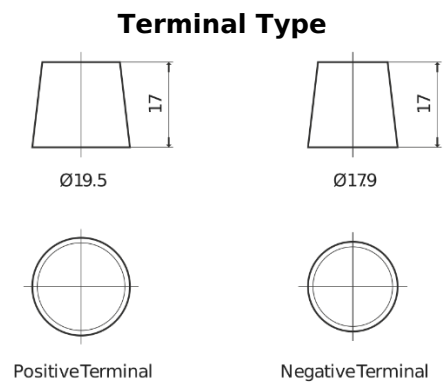

Product overview

Batteries for Cars

Excell EB704

Part number	EB704
Technology	Flooded
EAN/GTIN	3661024034432
Voltage	12 V
Capacity	70.0 Ah
CCA	540 A
Length	270 mm
Width	173 mm
Height	222 mm
Box size	D26
Polarity	ETN 0
Terminal Type	EN taper post
Hold Down	Korean B1+B6
Weights (subject of variation)	16.10 kg