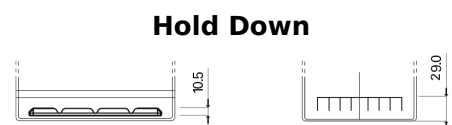

Product overview

Batteries for Cars

Excell EB704

Part number	EB704
Technology	Flooded
EAN/GTIN	3661024034432
Voltage	12 V
Capacity	70.0 Ah
CCA	540 A
Length	270 mm
Width	173 mm
Height	222 mm
Box size	D26
Polarity	ETN 0
Terminal Type	EN taper post
Hold Down	Korean B1+B6
Weights (subject of variation)	16.10 kg