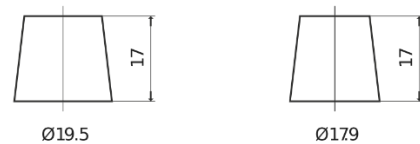

Product overview

Batteries for Cars

Excell EB621

Part number	EB621
Technology	Flooded
EAN/GTIN	3661024034548
Voltage	12 V
Capacity	62.0 Ah
CCA	540 A
Length	242 mm
Width	175 mm
Height	190 mm
Box size	L02
Polarity	ETN 1
Terminal Type	EN taper post
Hold Down	B13
Weights (subject of variation)	14.20 kg

Polarity

Terminal Type

Positive Terminal

Negative Terminal

Hold Down

Design, features and specifications are subject to change without notice. We disclaim any representation or warranty, express or implied, concerning the data or recommendations, and in no event shall be liable for any loss or damage claimed to have arisen as a result. Some products may not be available in your local market.