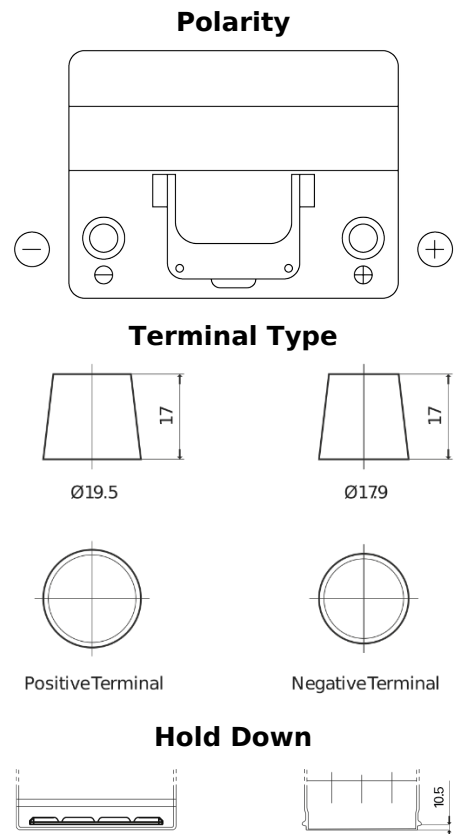

**Product overview**

Batteries for Cars

**Excell EB604**

Part number	EB604
Technology	Flooded
EAN/GTIN	3661024034418
Voltage	12 V
Capacity	60.0 Ah
CCA	480 A
Length	230 mm
Width	173 mm
Height	222 mm
Box size	D23
Polarity	ETN 0
Terminal Type	EN taper post
Hold Down	Korean B1
Weights (subject of variation)	14.60 kg