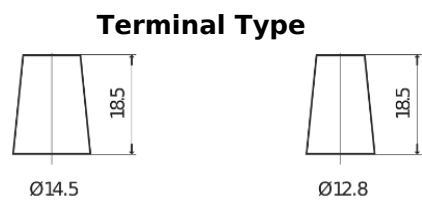

**Product overview**

Batteries for Cars

**Excell EB456**

Part number	EB456
Technology	Flooded
EAN/GTIN	3661024034357
Voltage	12 V
Capacity	45.0 Ah
CCA	330 A
Length	237 mm
Width	127 mm
Height	227 mm
Box size	B24
Polarity	ETN 0
Terminal Type	JIS taper post
Hold Down	B0
Weights (subject of variation)	11.40 kg