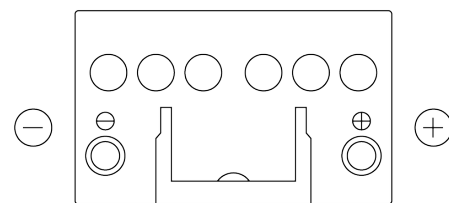

Product overview

Batteries for Cars

Excell EB450

Part number	EB450
Technology	Flooded
EAN/GTIN	3661024034494
Voltage	12 V
Capacity	45.0 Ah
CCA	330 A
Length	220 mm
Width	135 mm
Height	225 mm
Box size	E02
Polarity	ETN 0
Terminal Type	EN taper post
Hold Down	B1
Weights (subject of variation)	12.50 kg

Polarity

Terminal Type

Positive Terminal

Negative Terminal

Hold Down

Design, features and specifications are subject to change without notice. We disclaim any representation or warranty, express or implied, concerning the data or recommendations, and in no event shall be liable for any loss or damage claimed to have arisen as a result. Some products may not be available in your local market.