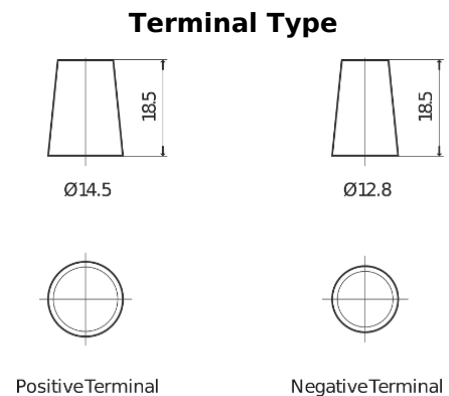

**Product overview**

Batteries for Cars

**Excell EB357**

Part number	EB357
Technology	Flooded
EAN/GTIN	3661024034340
Voltage	12 V
Capacity	35.0 Ah
CCA	240 A
Length	187 mm
Width	127 mm
Height	220 mm
Box size	B19
Polarity	ETN 1
Terminal Type	JIS taper post
Hold Down	B0
Weights (subject of variation)	8.90 kg