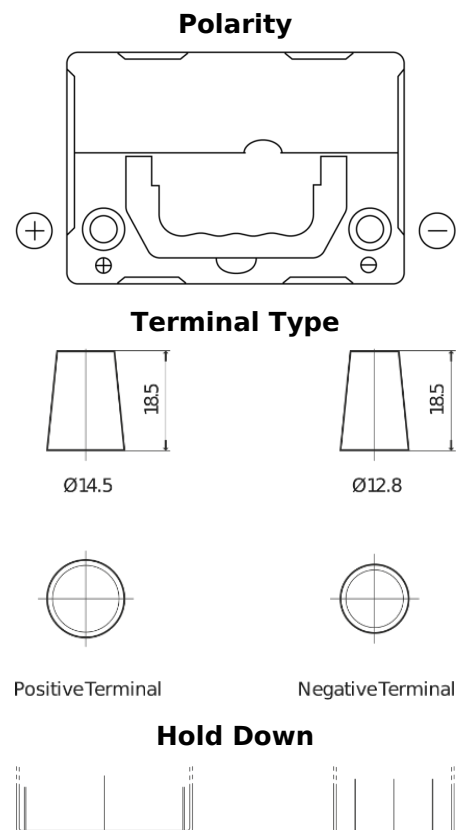

Product overview

Batteries for Cars

Excell EB357

Part number	EB357
Technology	Flooded
EAN/GTIN	3661024034340
Voltage	12 V
Capacity	35.0 Ah
CCA	240 A
Length	187 mm
Width	127 mm
Height	220 mm
Box size	B19
Polarity	ETN 1
Terminal Type	JIS taper post
Hold Down	B0
Weights (subject of variation)	8.90 kg