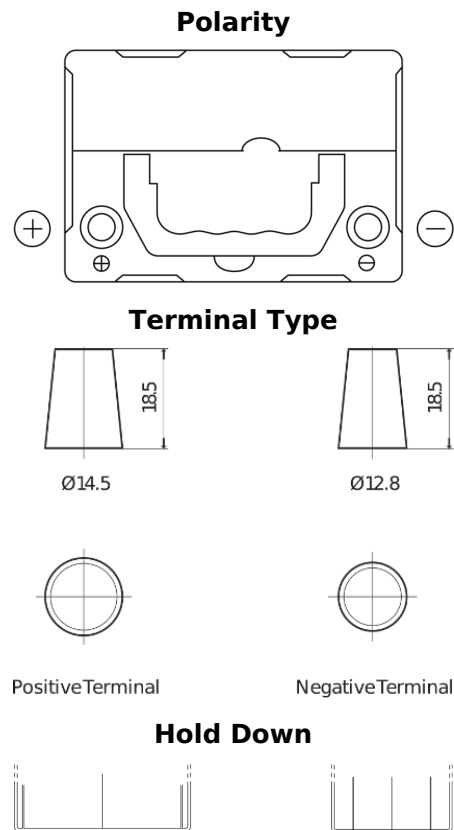

Product overview

Batteries for Cars

Excell EB357

Part number	EB357
Technology	Flooded
EAN/GTIN	3661024034340
Voltage	12 V
Capacity	35.0 Ah
CCA	240 A
Length	187 mm
Width	127 mm
Height	220 mm
Box size	B19
Polarity	ETN 1
Terminal Type	JIS taper post
Hold Down	B0
Weights (subject of variation)	8.90 kg