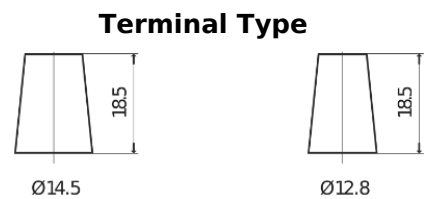

**Product overview**

Batteries for Cars

**Excell EB356**

Part number	EB356
Technology	Flooded
EAN/GTIN	3661024034333
Voltage	12 V
Capacity	35.0 Ah
CCA	240 A
Length	187 mm
Width	127 mm
Height	220 mm
Box size	B19
Polarity	ETN 0
Terminal Type	JIS taper post
Hold Down	B0
Weights (subject of variation)	8.90 kg