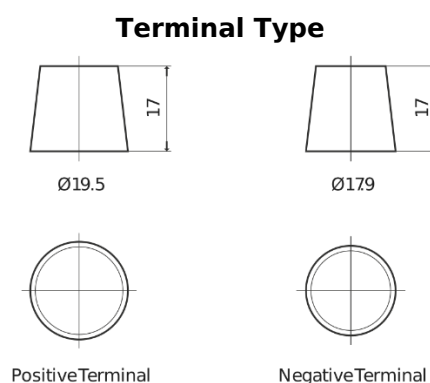

Product overview

Batteries for Trucks, Buses, Construction, Agriculture

StartPRO EG1403

Part number	EG1403
Technology	Flooded
EAN/GTIN	3661024035422
Voltage	12 V
Capacity	140 Ah
CCA	800 A
Length	513 mm
Width	189 mm
Height	223 mm
Box size	D04
Polarity	ETN 3
Terminal Type	EN taper post
Hold Down	B0
Weights (subject of variation)	34.10 kg