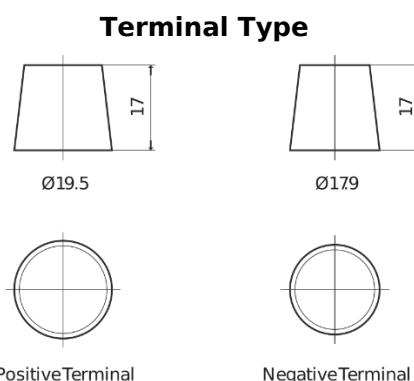

Product overview

Batteries for Trucks, Buses, Construction, Agriculture

StartPRO DG1403

Part number	DG1403
Technology	Flooded
EAN/GTIN	3661024025423
Voltage	12 V
Capacity	140 Ah
CCA	800 A
Length	513 mm
Width	189 mm
Height	223 mm
Box size	D04
Polarity	ETN 3
Terminal Type	EN taper post
Hold Down	B0
Weights (subject of variation)	34.10 kg