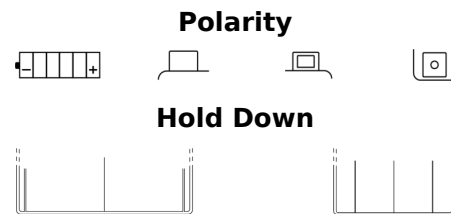

Product overview

Batteries for Motorcycles, ATVs, Snowmobiles, Garden

Conventional EB14L-A2

Part number	EB14L-A2
Technology	Flooded
EAN/GTIN	3661024033398
Voltage	12 V
Capacity	14.0 Ah
CCA	145 A
Length	135 mm
Width	90 mm
Height	165 mm
Box size	C49
Polarity	ETN 0
Terminal Type	M08
Hold Down	B0
Weights (subject of variation)	4.60 kg