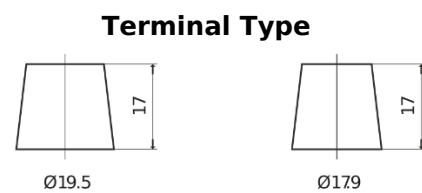

Product overview

Batteries for Trucks, Buses, Construction, Agriculture

StartPRO EG1203

| | |
|--------------------------------|---------------|
| Part number | EG1203 |
| Technology | Flooded |
| EAN/GTIN | 3661024036993 |
| Voltage | 12 V |
| Capacity | 120 Ah |
| CCA | 680 A |
| Length | 513 mm |
| Width | 189 mm |
| Height | 223 mm |
| Box size | D04 |
| Polarity | ETN 3 |
| Terminal Type | EN taper post |
| Hold Down | B0 |
| Weights (subject of variation) | 32.50 kg |