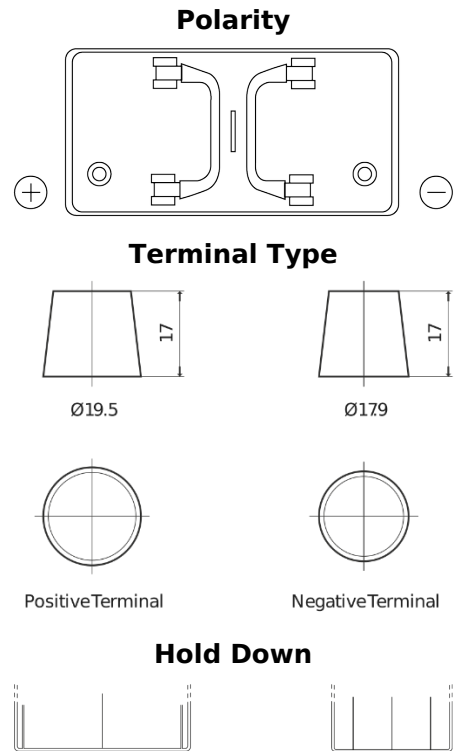

**Product overview**

Batteries for Trucks, Buses, Construction, Agriculture

**PowerPRO TF1251**

Part number	TF1251
Technology	Flooded
EAN/GTIN	3661024057684
Voltage	12 V
Capacity	125 Ah
CCA	850 A
Length	349 mm
Width	175 mm
Height	285 mm
Box size	D03
Polarity	ETN 1
Terminal Type	EN taper post
Hold Down	B0
Weights (subject of variation)	31.00 kg