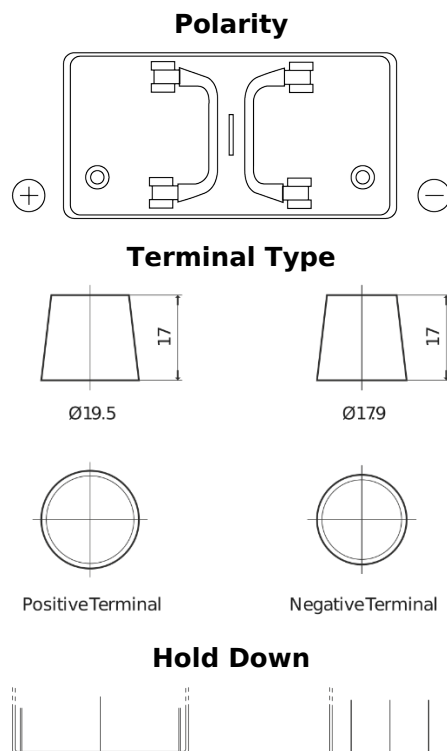

**Product overview**

Batteries for Trucks, Buses, Construction, Agriculture

**PowerPRO EF1251**

Part number	EF1251
Technology	Flooded
EAN/GTIN	3661024037952
Voltage	12 V
Capacity	125 Ah
CCA	850 A
Length	349 mm
Width	175 mm
Height	285 mm
Box size	D03
Polarity	ETN 1
Terminal Type	EN taper post
Hold Down	B0
Weights (subject of variation)	31.00 kg