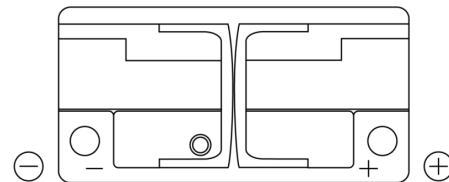

**Product overview**

Batteries for Cars

**Excell EB1100**

Part number	EB1100
Technology	Flooded
EAN/GTIN	3661024036238
Voltage	12 V
Capacity	110.0 Ah
CCA	850 A
Length	392 mm
Width	175 mm
Height	190 mm
Box size	L06
Polarity	ETN 0
Terminal Type	EN taper post
Hold Down	B13
Weights (subject of variation)	26.30 kg

**Polarity**

**Terminal Type**

Positive Terminal

Negative Terminal

**Hold Down**

Design, features and specifications are subject to change without notice. We disclaim any representation or warranty, express or implied, concerning the data or recommendations, and in no event shall be liable for any loss or damage claimed to have arisen as a result. Some products may not be available in your local market.