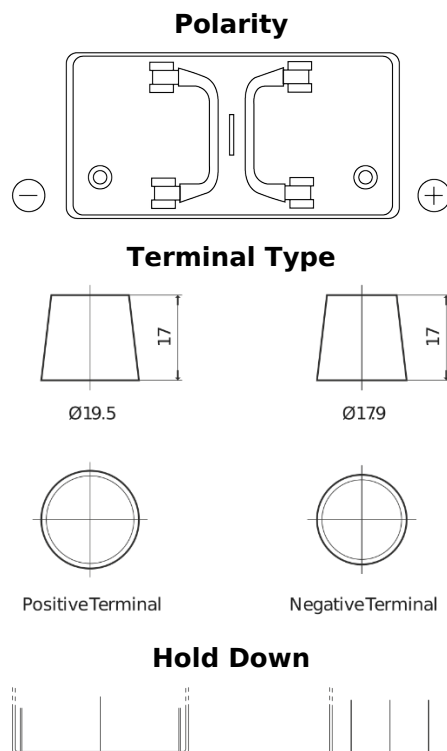

Product overview

Batteries for Trucks, Buses, Construction, Agriculture

PowerPRO EF1250

Part number	EF1250
Technology	Flooded
EAN/GTIN	3661024037945
Voltage	12 V
Capacity	125 Ah
CCA	850 A
Length	349 mm
Width	175 mm
Height	285 mm
Box size	D03
Polarity	ETN 0
Terminal Type	EN taper post
Hold Down	B0
Weights (subject of variation)	31.00 kg