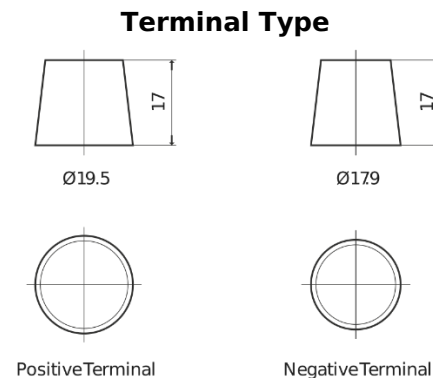

**Product overview**

Batteries for Cars

**Premium EA955**

Part number	EA955
Technology	Flooded
EAN/GTIN	3661024034197
Voltage	12 V
Capacity	95.0 Ah
CCA	800 A
Length	306 mm
Width	173 mm
Height	222 mm
Box size	D31
Polarity	ETN 1
Terminal Type	EN taper post
Hold Down	Korean B1
Weights (subject of variation)	21.40 kg