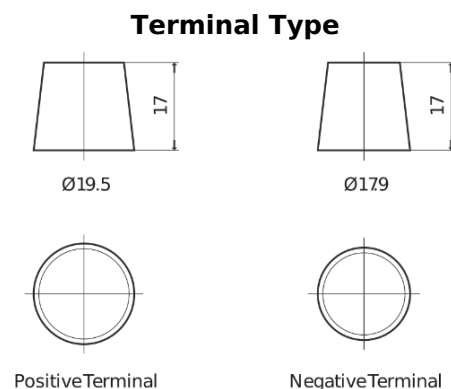

Product overview

Batteries for Cars

Premium EA955

Part number	EA955
Technology	Flooded
EAN/GTIN	3661024034197
Voltage	12 V
Capacity	95.0 Ah
CCA	800 A
Length	306 mm
Width	173 mm
Height	222 mm
Box size	D31
Polarity	ETN 1
Terminal Type	EN taper post
Hold Down	Korean B1
Weights (subject of variation)	21.40 kg