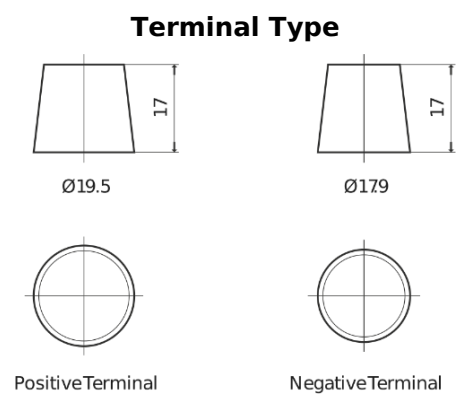

**Product overview**

Batteries for Cars

**Premium EA954**

|                                |               |
|--------------------------------|---------------|
| Part number                    | EA954         |
| Technology                     | Flooded       |
| EAN/GTIN                       | 3661024034180 |
| Voltage                        | 12 V          |
| Capacity                       | 95.0 Ah       |
| CCA                            | 800 A         |
| Length                         | 306 mm        |
| Width                          | 173 mm        |
| Height                         | 222 mm        |
| Box size                       | D31           |
| Polarity                       | ETN 0         |
| Terminal Type                  | EN taper post |
| Hold Down                      | Korean B1     |
| Weights (subject of variation) | 21.40 kg      |