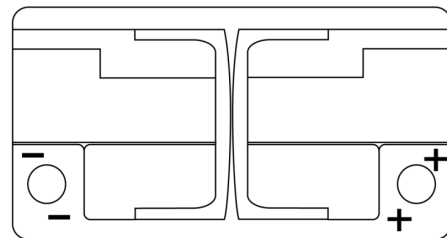

Product overview

Batteries for Cars

Premium EA900

Part number	EA900
Technology	Flooded
EAN/GTIN	3661024036450
Voltage	12 V
Capacity	90.0 Ah
CCA	720 A
Length	315 mm
Width	175 mm
Height	190 mm
Box size	L04
Polarity	ETN 0
Terminal Type	EN taper post
Hold Down	B13
Weights (subject of variation)	19.70 kg

Polarity

Terminal Type

Positive Terminal

Negative Terminal

Hold Down

Design, features and specifications are subject to change without notice. We disclaim any representation or warranty, express or implied, concerning the data or recommendations, and in no event shall be liable for any loss or damage claimed to have arisen as a result. Some products may not be available in your local market.