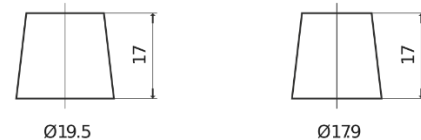

**Product overview**

Batteries for Cars

**Premium EA852**

Part number	EA852
Technology	Flooded
EAN/GTIN	3661024034296
Voltage	12 V
Capacity	85.0 Ah
CCA	800 A
Length	315 mm
Width	175 mm
Height	175 mm
Box size	LB4
Polarity	ETN 0
Terminal Type	EN taper post
Hold Down	B13
Weights (subject of variation)	18.60 kg

**Polarity**

**Terminal Type**

Positive Terminal

Negative Terminal

**Hold Down**

Design, features and specifications are subject to change without notice. We disclaim any representation or warranty, express or implied, concerning the data or recommendations, and in no event shall be liable for any loss or damage claimed to have arisen as a result. Some products may not be available in your local market.