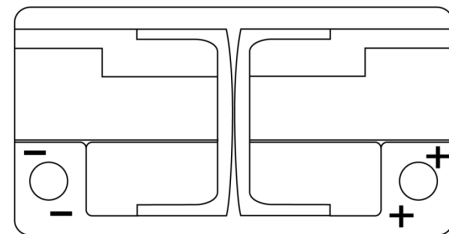

**Product overview**

Batteries for Cars

**Premium EA852**

Part number	EA852
Technology	Flooded
EAN/GTIN	3661024034296
Voltage	12 V
Capacity	85.0 Ah
CCA	800 A
Length	315 mm
Width	175 mm
Height	175 mm
Box size	LB4
Polarity	ETN 0
Terminal Type	EN taper post
Hold Down	B13
Weights (subject of variation)	18.60 kg

**Polarity**

**Terminal Type**

Positive Terminal

Negative Terminal

**Hold Down**

Design, features and specifications are subject to change without notice. We disclaim any representation or warranty, express or implied, concerning the data or recommendations, and in no event shall be liable for any loss or damage claimed to have arisen as a result. Some products may not be available in your local market.