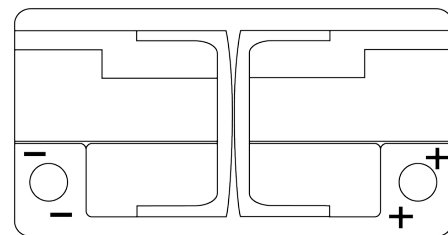

**Product overview**

Batteries for Cars

**Premium EA852**

Part number	EA852
Technology	Flooded
EAN/GTIN	3661024034296
Voltage	12 V
Capacity	85.0 Ah
CCA	800 A
Length	315 mm
Width	175 mm
Height	175 mm
Box size	LB4
Polarity	ETN 0
Terminal Type	EN taper post
Hold Down	B13
Weights (subject of variation)	18.60 kg

**Polarity**

**Terminal Type**

Positive Terminal

Negative Terminal

**Hold Down**

Design, features and specifications are subject to change without notice. We disclaim any representation or warranty, express or implied, concerning the data or recommendations, and in no event shall be liable for any loss or damage claimed to have arisen as a result. Some products may not be available in your local market.