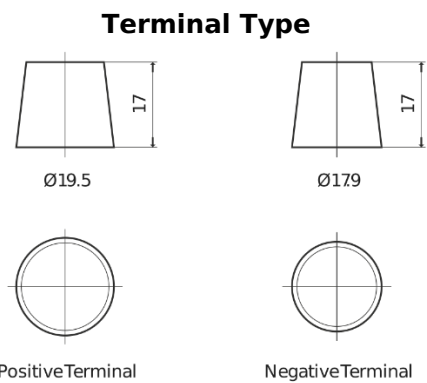

**Product overview**

Batteries for Marine and Leisure

**Dual ER600**

Part number	ER600
Technology	Flooded
EAN/GTIN	3661024037969
Voltage	12 V
Capacity	120 Ah
CCA	800 A
Length	349 mm
Width	175 mm
Height	285 mm
Box size	D03
Polarity	ETN 1
Terminal Type	EN taper post
Hold Down	B0
Weights (subject of variation)	31.40 kg