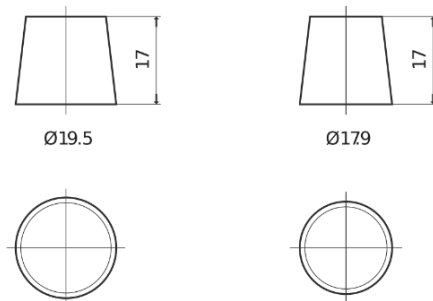

Product overview

Batteries for Cars

Premium EA770

| | |
|--------------------------------|---------------|
| Part number | EA770 |
| Technology | Flooded |
| EAN/GTIN | 3661024034241 |
| Voltage | 12 V |
| Capacity | 77.0 Ah |
| CCA | 760 A |
| Length | 278 mm |
| Width | 175 mm |
| Height | 190 mm |
| Box size | L03 |
| Polarity | ETN 0 |
| Terminal Type | EN taper post |
| Hold Down | B13 |
| Weights (subject of variation) | 17.50 kg |

Polarity

Terminal Type

Positive Terminal

Negative Terminal

Hold Down

Design, features and specifications are subject to change without notice. We disclaim any representation or warranty, express or implied, concerning the data or recommendations, and in no event shall be liable for any loss or damage claimed to have arisen as a result. Some products may not be available in your local market.