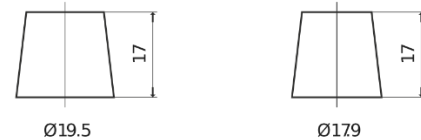

**Product overview**

Batteries for Cars

**Premium EA770**

Part number	EA770
Technology	Flooded
EAN/GTIN	3661024034241
Voltage	12 V
Capacity	77.0 Ah
CCA	760 A
Length	278 mm
Width	175 mm
Height	190 mm
Box size	L03
Polarity	ETN 0
Terminal Type	EN taper post
Hold Down	B13
Weights (subject of variation)	17.50 kg

**Polarity**

**Terminal Type**

Positive Terminal

Negative Terminal

**Hold Down**

Design, features and specifications are subject to change without notice. We disclaim any representation or warranty, express or implied, concerning the data or recommendations, and in no event shall be liable for any loss or damage claimed to have arisen as a result. Some products may not be available in your local market.