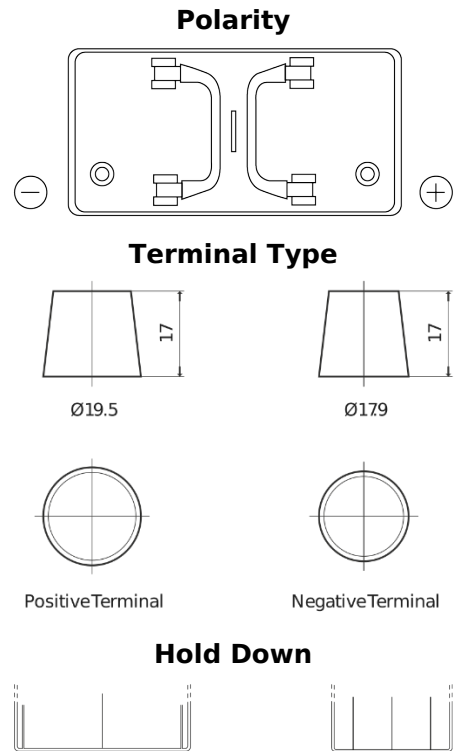

**Product overview**

Batteries for Trucks, Buses, Construction, Agriculture

**StartPRO TG1250**

|                                |               |
|--------------------------------|---------------|
| Part number                    | TG1250        |
| Technology                     | Flooded       |
| EAN/GTIN                       | 3661024055406 |
| Voltage                        | 12 V          |
| Capacity                       | 125 Ah        |
| CCA                            | 760 A         |
| Length                         | 349 mm        |
| Width                          | 175 mm        |
| Height                         | 285 mm        |
| Box size                       | D03           |
| Polarity                       | ETN 0         |
| Terminal Type                  | EN taper post |
| Hold Down                      | B0            |
| Weights (subject of variation) | 29.50 kg      |