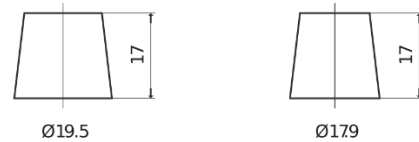

Terminal Type