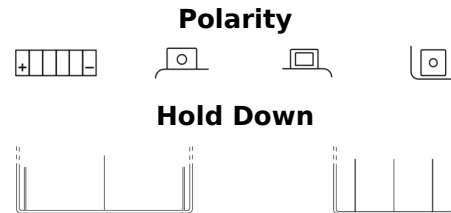

Product overview

Batteries for Motorcycles, ATVs, Snowmobiles, Garden

AGM Ready AGM12-15

Part number	AGM12-15
Technology	AGM
EAN/GTIN	3661024038133
Voltage	12 V
Capacity	14.0 Ah
CCA	215 A
Length	150 mm
Width	90 mm
Height	160 mm
Box size	C57
Polarity	ETN 1
Terminal Type	M04
Hold Down	B0
Weights (subject of variation)	5.00 kg