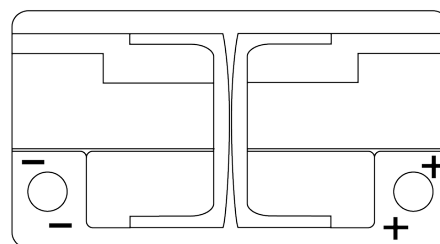

Product overview

Batteries for Cars

Premium EA722

Part number	EA722
Technology	Flooded
EAN/GTIN	3661024034289
Voltage	12 V
Capacity	72.0 Ah
CCA	720 A
Length	278 mm
Width	175 mm
Height	175 mm
Box size	LB3
Polarity	ETN 0
Terminal Type	EN taper post
Hold Down	B13
Weights (subject of variation)	15.90 kg

Polarity

Terminal Type

Positive Terminal

Negative Terminal

Hold Down

Design, features and specifications are subject to change without notice. We disclaim any representation or warranty, express or implied, concerning the data or recommendations, and in no event shall be liable for any loss or damage claimed to have arisen as a result. Some products may not be available in your local market.