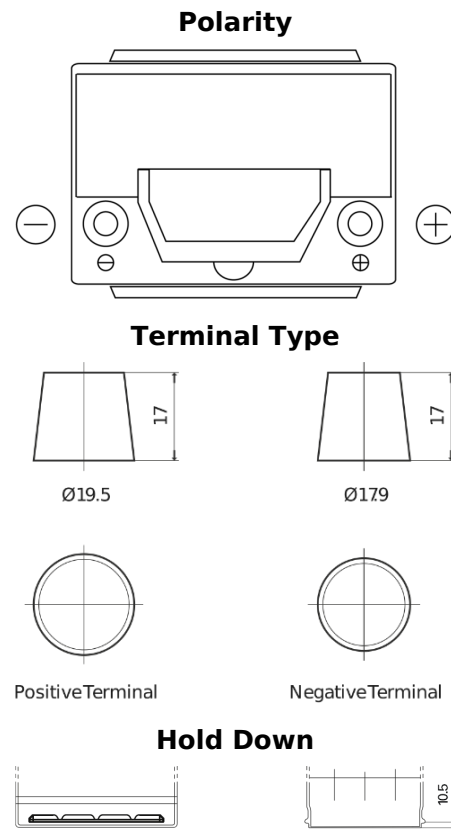

**Product overview**

Batteries for Cars

**Premium EA654**

Part number	EA654
Technology	Flooded
EAN/GTIN	3661024034142
Voltage	12 V
Capacity	65.0 Ah
CCA	580 A
Length	230 mm
Width	173 mm
Height	222 mm
Box size	D23
Polarity	ETN 0
Terminal Type	EN taper post
Hold Down	Korean B1
Weights (subject of variation)	16.00 kg