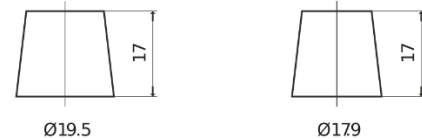

Terminal Type