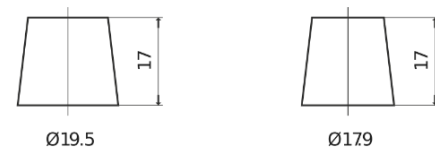

Terminal Type